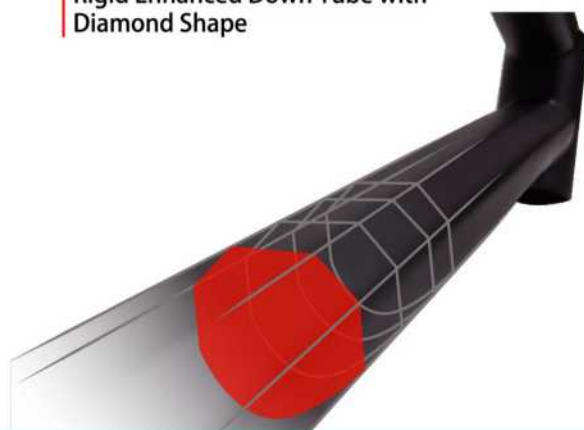

AUTOMOBILE
PARTS

CUSTOMIZED
DESIGN

FRAME

Chain Stay
Hollow-empty Chain Stay Design

GR FRAME-01

PATENTED

Material: 100% Carbon Fiber
1-1/8" Head Tube
Seat Post: 27.2mm adjustable seat post
/ 27.2mm integrated seat post
Customized BB width: 68mm / 86mm
Compatible with Shimano Di2
Internal Cable Routing System

DETAIL

Rigid Enhanced Down Tube with
Diamond Shape

Rigid Enhanced and Streamlined
Top Tube

BOTTLE CAGE

BC-809

PATENTED

CFRTP
Weight: 24g
Integrated Strap components

Strap components