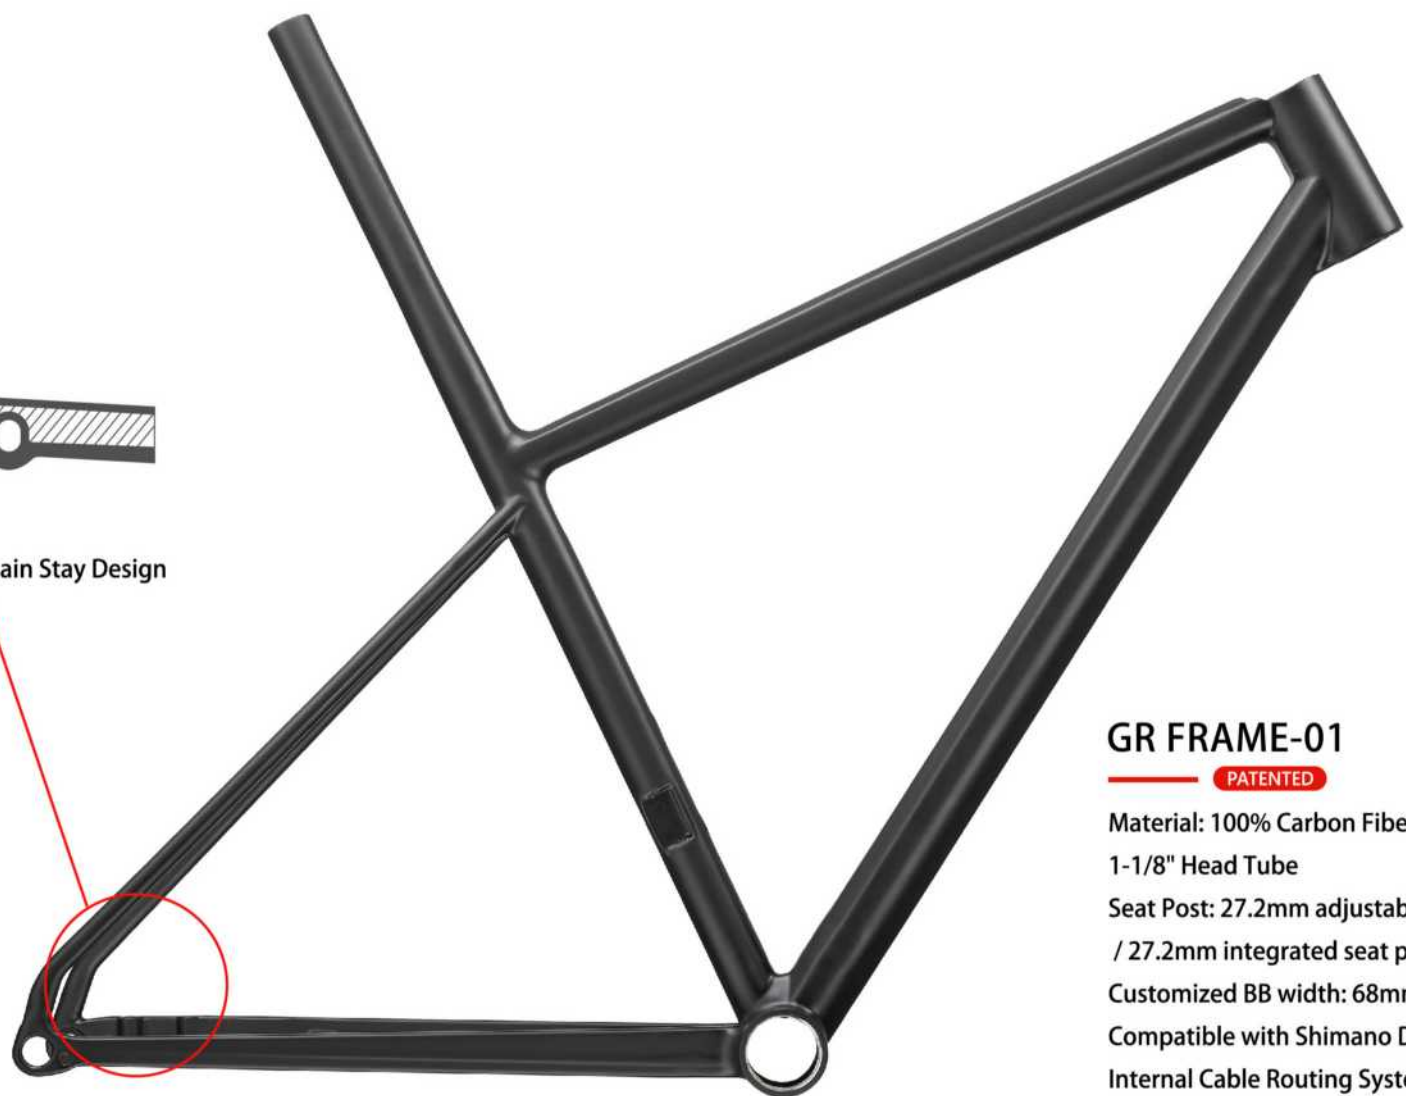

AUTOMOBILE
PARTS

CUSTOMIZED
DESIGN

FRAME

Chain Stay
Hollow-empty Chain Stay Design

GR FRAME-01

PATENTED

Material: 100% Carbon Fiber
1-1/8" Head Tube
Seat Post: 27.2mm adjustable seat post
/ 27.2mm integrated seat post
Customized BB width: 68mm / 86mm
Compatible with Shimano Di2
Internal Cable Routing System

DETAIL

Rigid Enhanced Down Tube with
Diamond Shape

Rigid Enhanced and Streamlined
Top Tube

BOTTLE CAGE

BC-809

PATENTED

CFRTP
Weight: 24g
Integrated Strap components

Strap components

PATENTED

Strap dimension: 450mm
Weight: 22g

BC-015

Carbon Fiber
Weight: 20g ±2

BC-016

Carbon Fiber
Weight: 20g ±2

BC-023

Carbon Fiber
Weight: 23g ±2